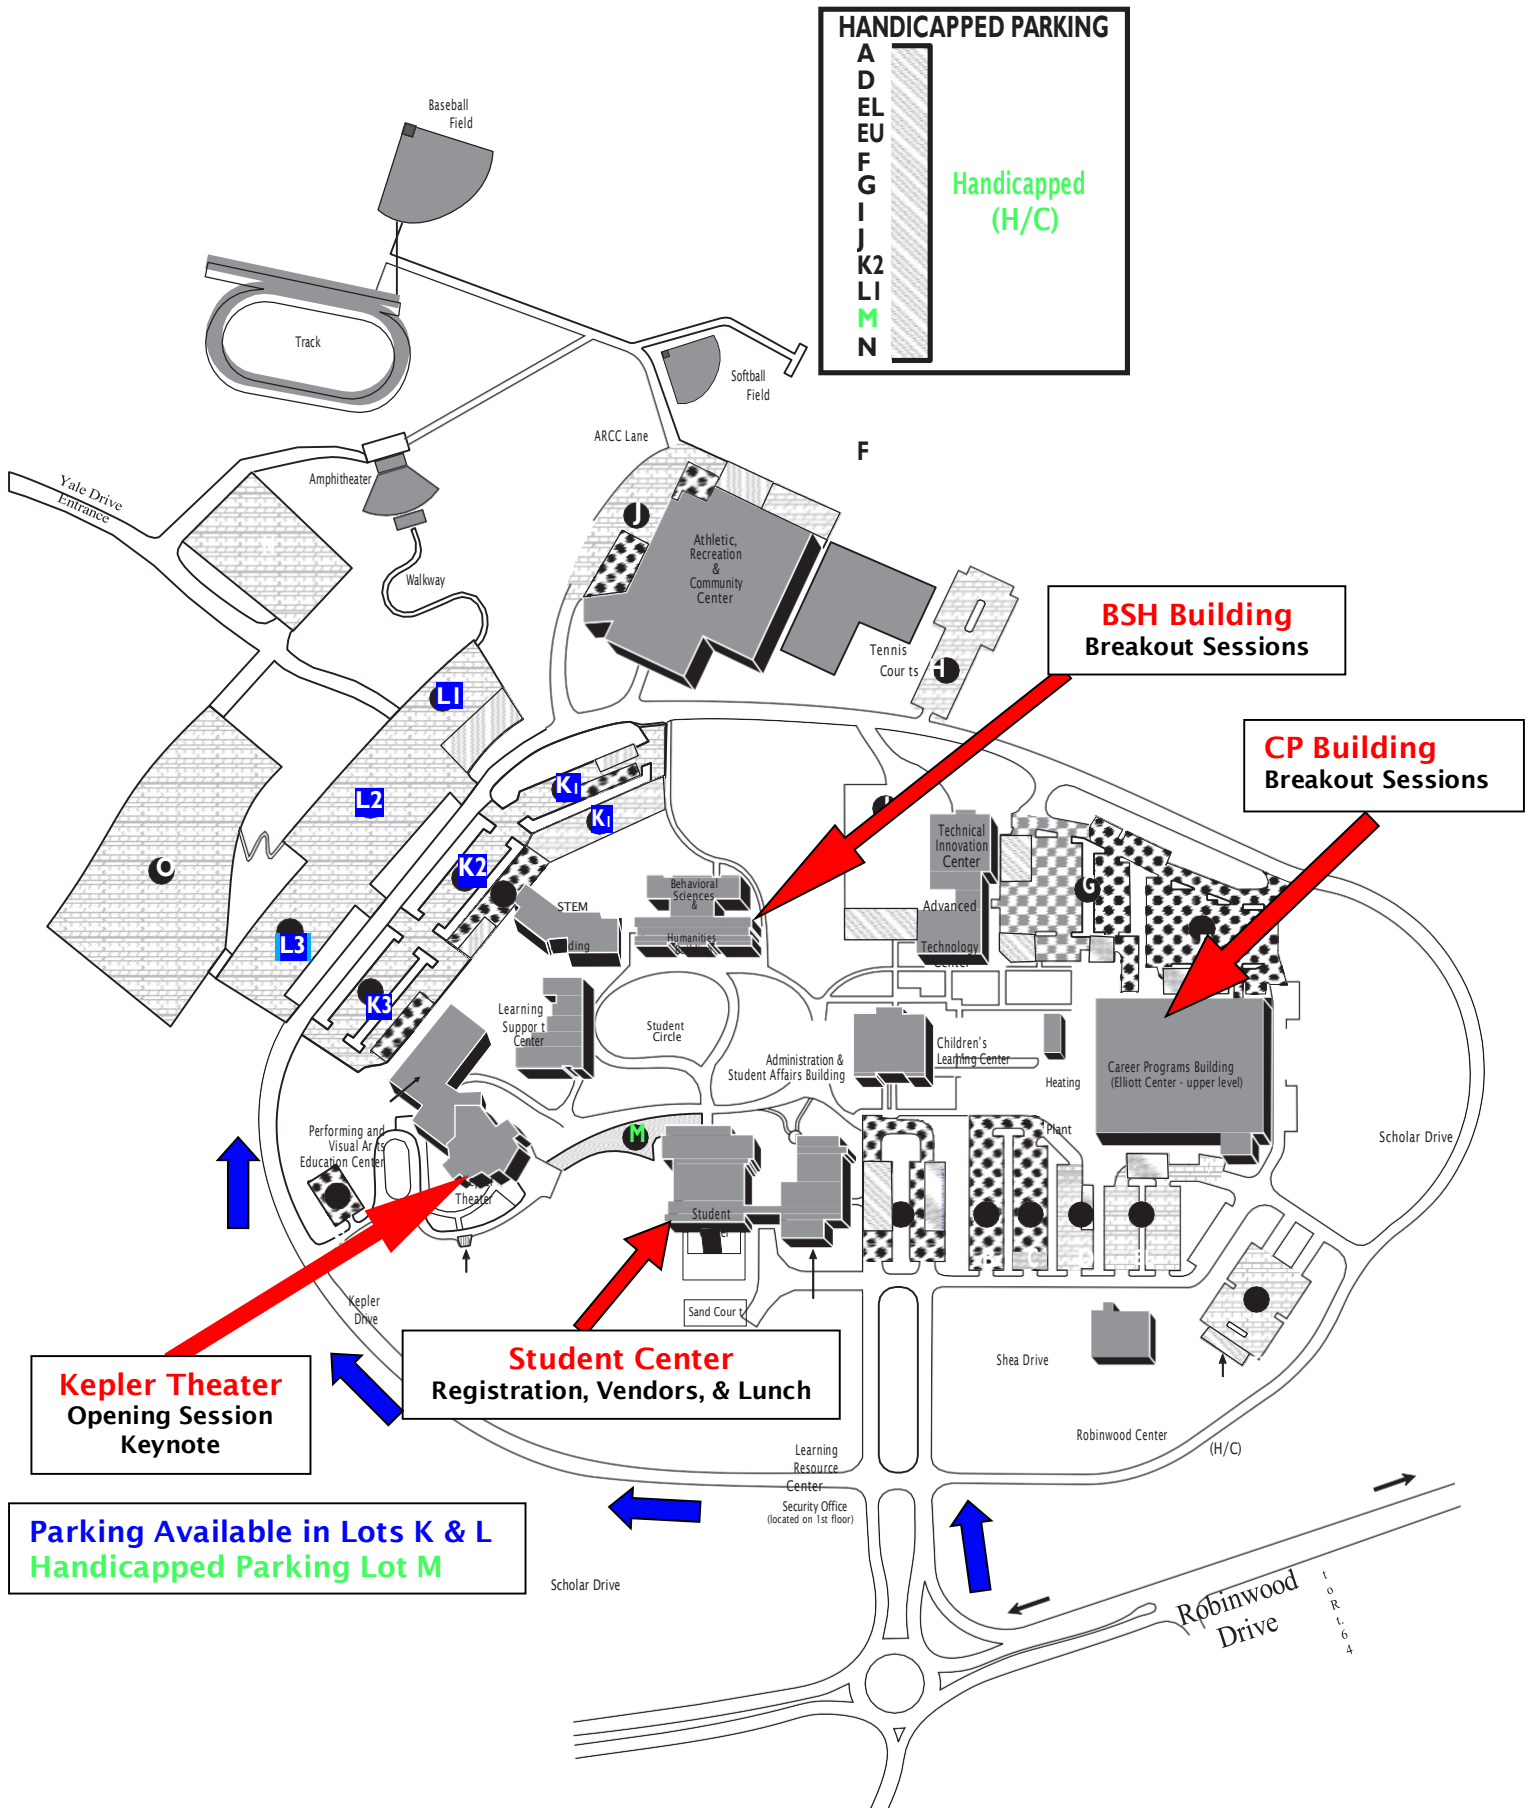

CAMPUS MAP

HANDICAPPED PARKING

A	
D	
E	
L	
U	
F	
G	
I	
J	
K2	
L1	
M	Handicapped (H/C)
N	

BSH Building
Breakout Sessions

CP Building
Breakout Sessions

Kepler Theater
Opening Session
Keynote

Student Center
Registration, Vendors, & Lunch

Parking Available in Lots K & L
Handicapped Parking Lot M

Scholar Drive

Robinwood Drive

10164